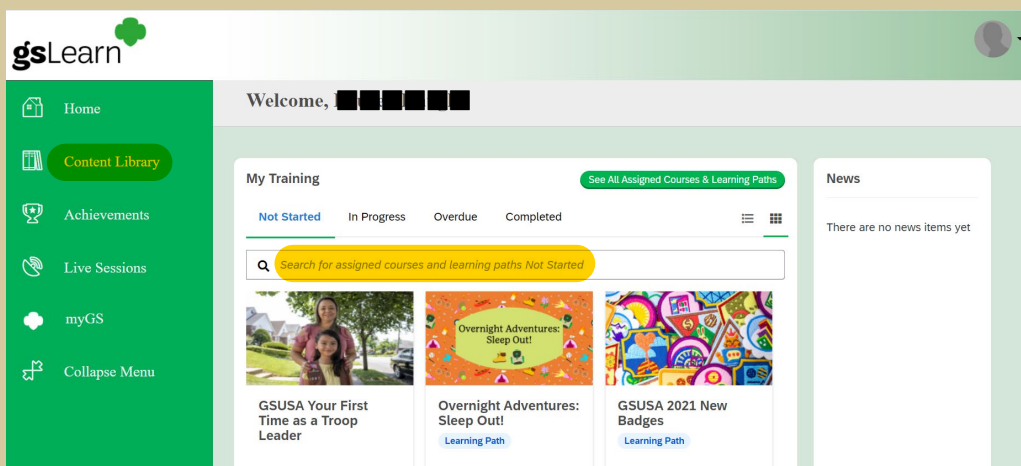

# Accessing gsLearn

1) Head to [www.girlscoutsnyc.org](http://www.girlscoutsnyc.org) and click "Sign In"

2) Log in with the email address where you receive your Girl Scout emails!

3) Click on gsLearn from the sidebar

4) From your homepage, you can search for any courses or learning paths you have been assigned!