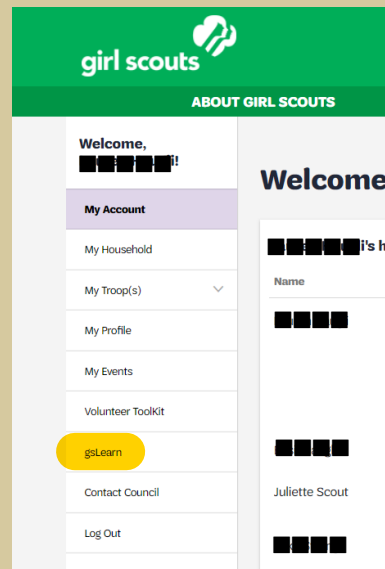

# Accessing gsLearn

1) Head to [www.girlscoutsnyc.org](http://www.girlscoutsnyc.org) and click "Sign In"

2) Log in with the email address where you receive your Girl Scout emails!

3) Click on gsLearn from the sidebar

4) From your homepage, you can search for any courses or learning paths you have been assigned!