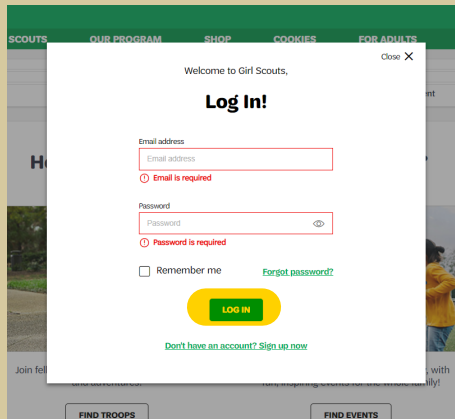

# Accessing gsLearn

1) Head to [www.girlscoutsnyc.org](http://www.girlscoutsnyc.org) and click "Sign In"

2) Log in with the email address where you receive your Girl Scout emails!

3) Click on gsLearn from the sidebar

4) From your homepage, you can search for any courses or learning paths you have been assigned!